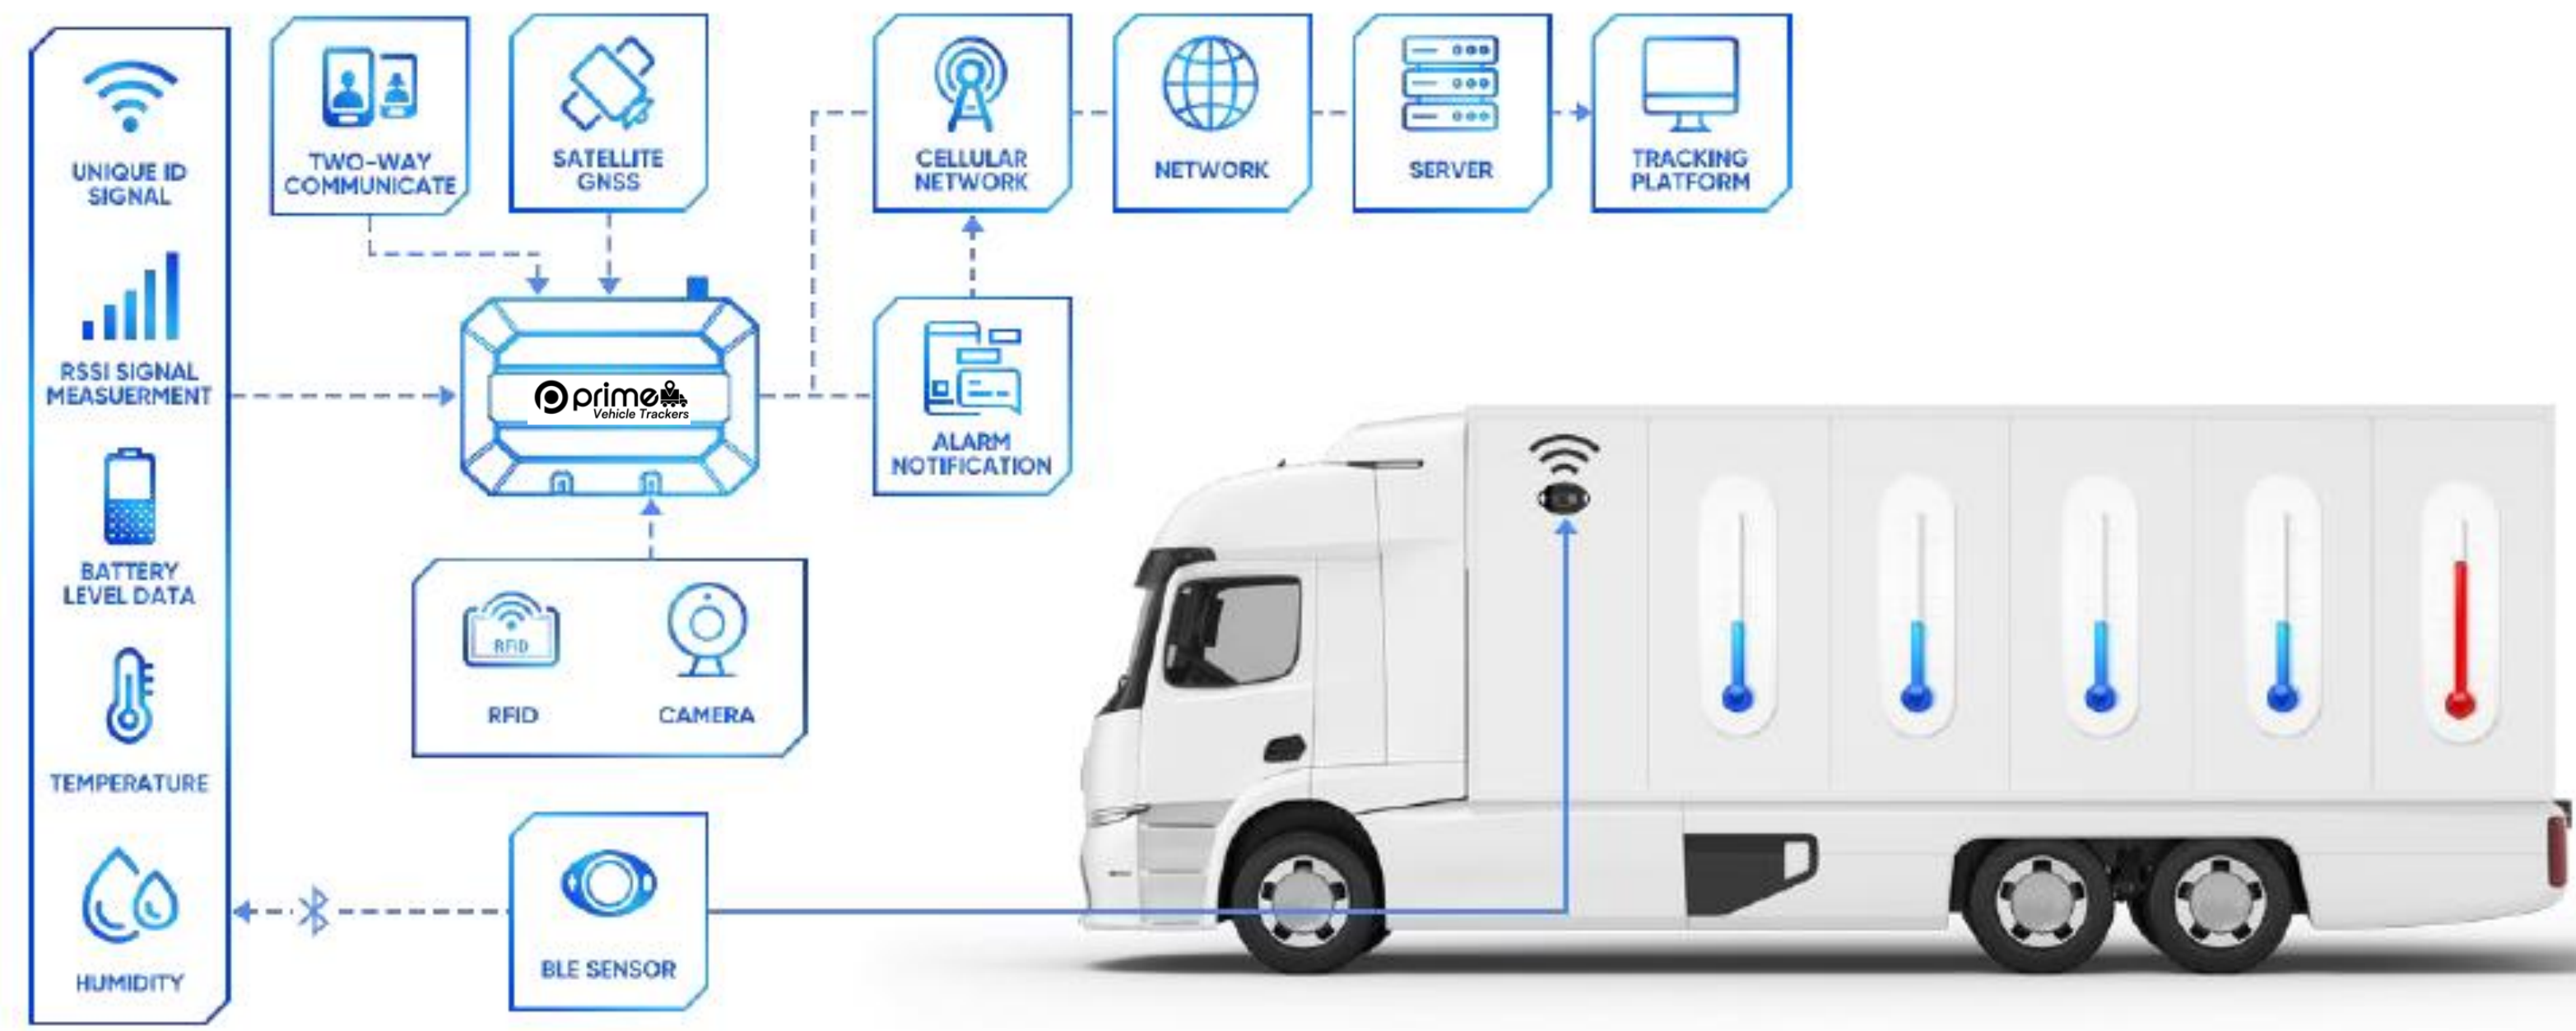

Seatbelt Sensor

Ultrasonic Fuel Sensor

Analogue Fuel Sensor

Blue Coin

Eye Button

The Solution | Cold Chain Transportation

Related product

The Solution | Readymix Fleet

Related product

The Solution | Construction & Mining

Related product

The Solution | Oil & Gas Transportation

Related product

The Solution | Truck Video Surveillance

Optima
Optima

The Solution | Car Video Surveillance

Rear Camera

Monitor taxi interior status in real time and provide evidence when any conflicts happened.

AI Dashcam

- 4G/GNSS/WIFI
- Built in ADAS camera
- Max storage 512GB
- Easy installation

Panic button